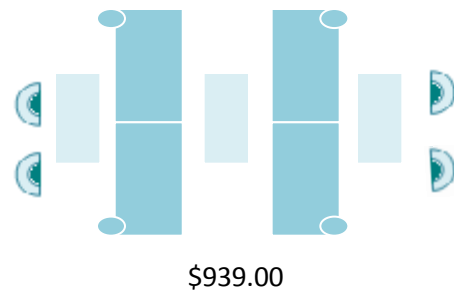

Orielle White Wedding

Big French Couch

Left Hand Couch
\$185.00 90x150

Right Hand Couch
\$185.00 90x150

Corner piece
\$150.00 90x90

Middle section
\$150.00 90x100

Coffee tables
\$45.00 60x120
\$65.00 90x180

Ottoman
\$65.00 60x90

Arm chair
\$16.00 60x60

Foot stool
\$95.00 75x85

Scatter cushions with your choice of colour are included in price
All diagrams are to scale (1.00cm = 1.00m)