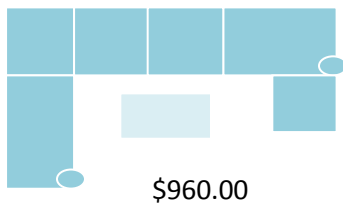

Orielle White Wedding

Big French Couch

Left Hand Couch
\$185.00 90x150

Right Hand Couch
\$185.00 90x150

Corner piece
\$150.00 90x90

Middle section
\$150.00 90x100

Coffee tables
\$45.00 60x120
\$65.00 90x180

Ottoman
\$65.00 60x90

Arm chair
\$16.00 60x60

Foot stool
\$95.00 75x85

Scatter cushions with your choice of colour are included in price
All diagrams are to scale (1.00cm = 1.00m)