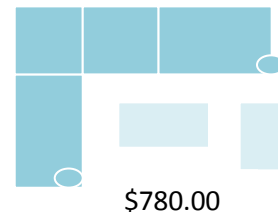

Orielle White Wedding

Big French Couch

Left Hand Couch
\$185.00 90x150

Right Hand Couch
\$185.00 90x150

Corner piece
\$150.00 90x90

Middle section
\$150.00 90x100

Coffee tables
\$45.00 60x120
\$65.00 90x180

Ottoman
\$65.00 60x90

Arm chair
\$16.00 60x60

Foot stool
\$95.00 75x85

Scatter cushions with your choice of colour are included in price
All diagrams are to scale (1.00cm = 1.00m)